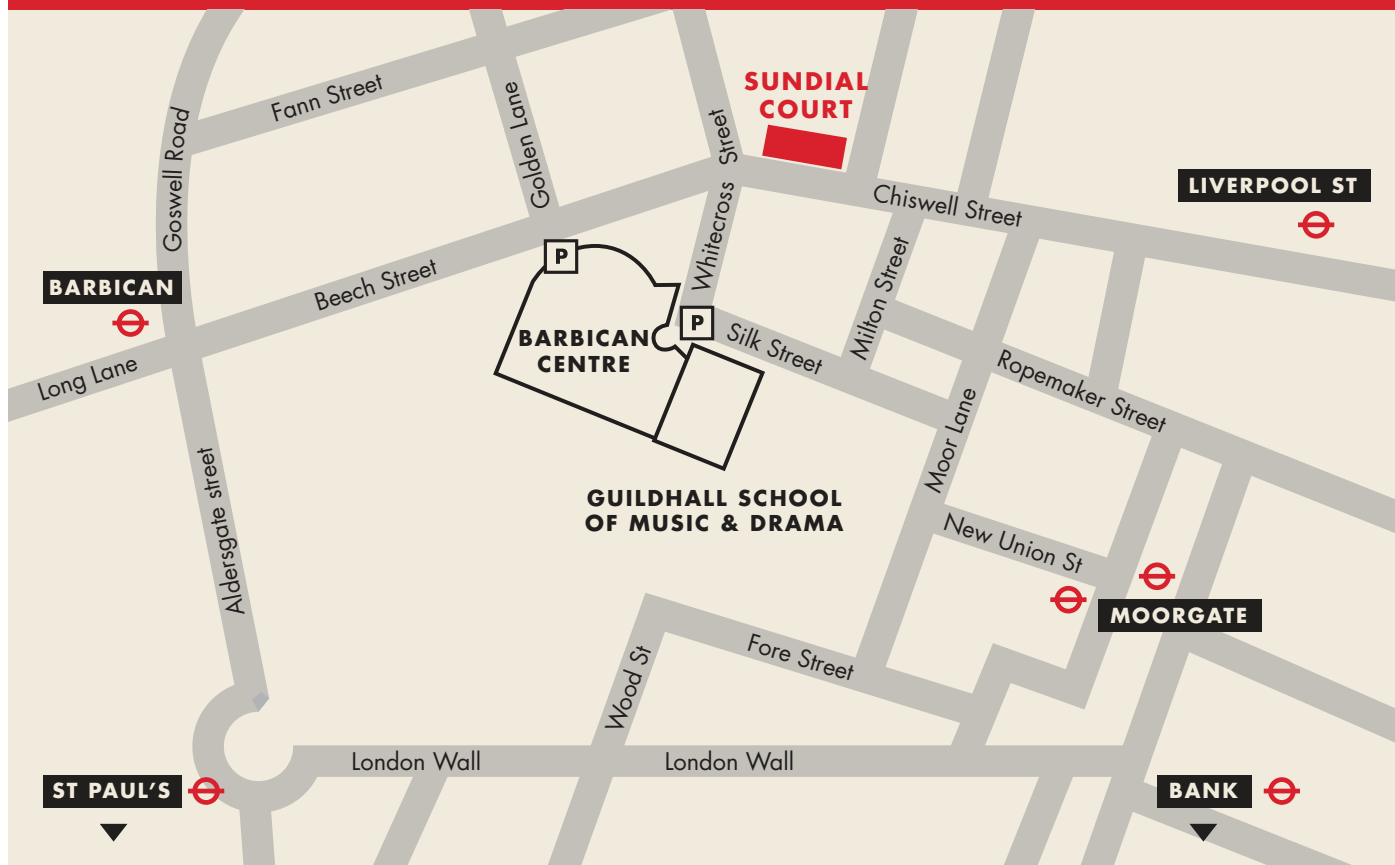

DIRECTIONS TO SUNDIAL COURT

BY UNDERGROUND

The closest underground stations are Barbican and Moorgate, however Liverpool Street, St Paul's and Bank stations are all also nearby.

BY BUS

Bus numbers 4, 43, 54, 100 and 153 stop nearby.

BY ROAD

The Guildhall School of Music and Drama falls within the Congestion Charge Zone, 7am-6.30pm Mon-Fri excluding Bank Holidays.

ADDRESS

Sundial Court
38-42 Chiswell Street,
London, EC1Y 4SB

For more information call
0845 900 1234 or visit
<http://www.tfl.gov.uk>